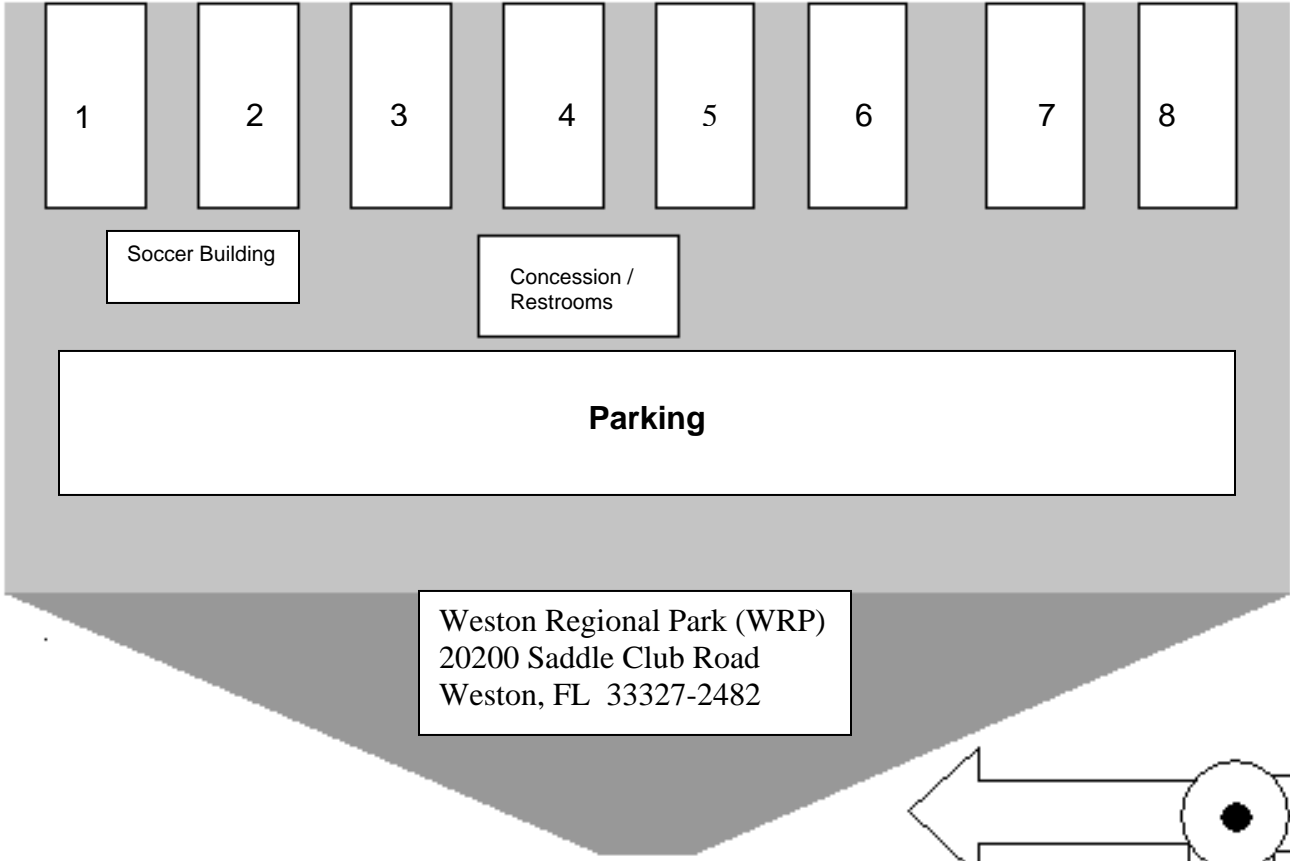

Weston Regional Park - Weston, FL

I-75

Glades Parkway

Weston Regional Park (WRP)  
20200 Saddle Club Road  
Weston, FL 33327-2482

Saddle Club Road

Weston Regional Park. Soccer Fields are located on the North Side of the Park