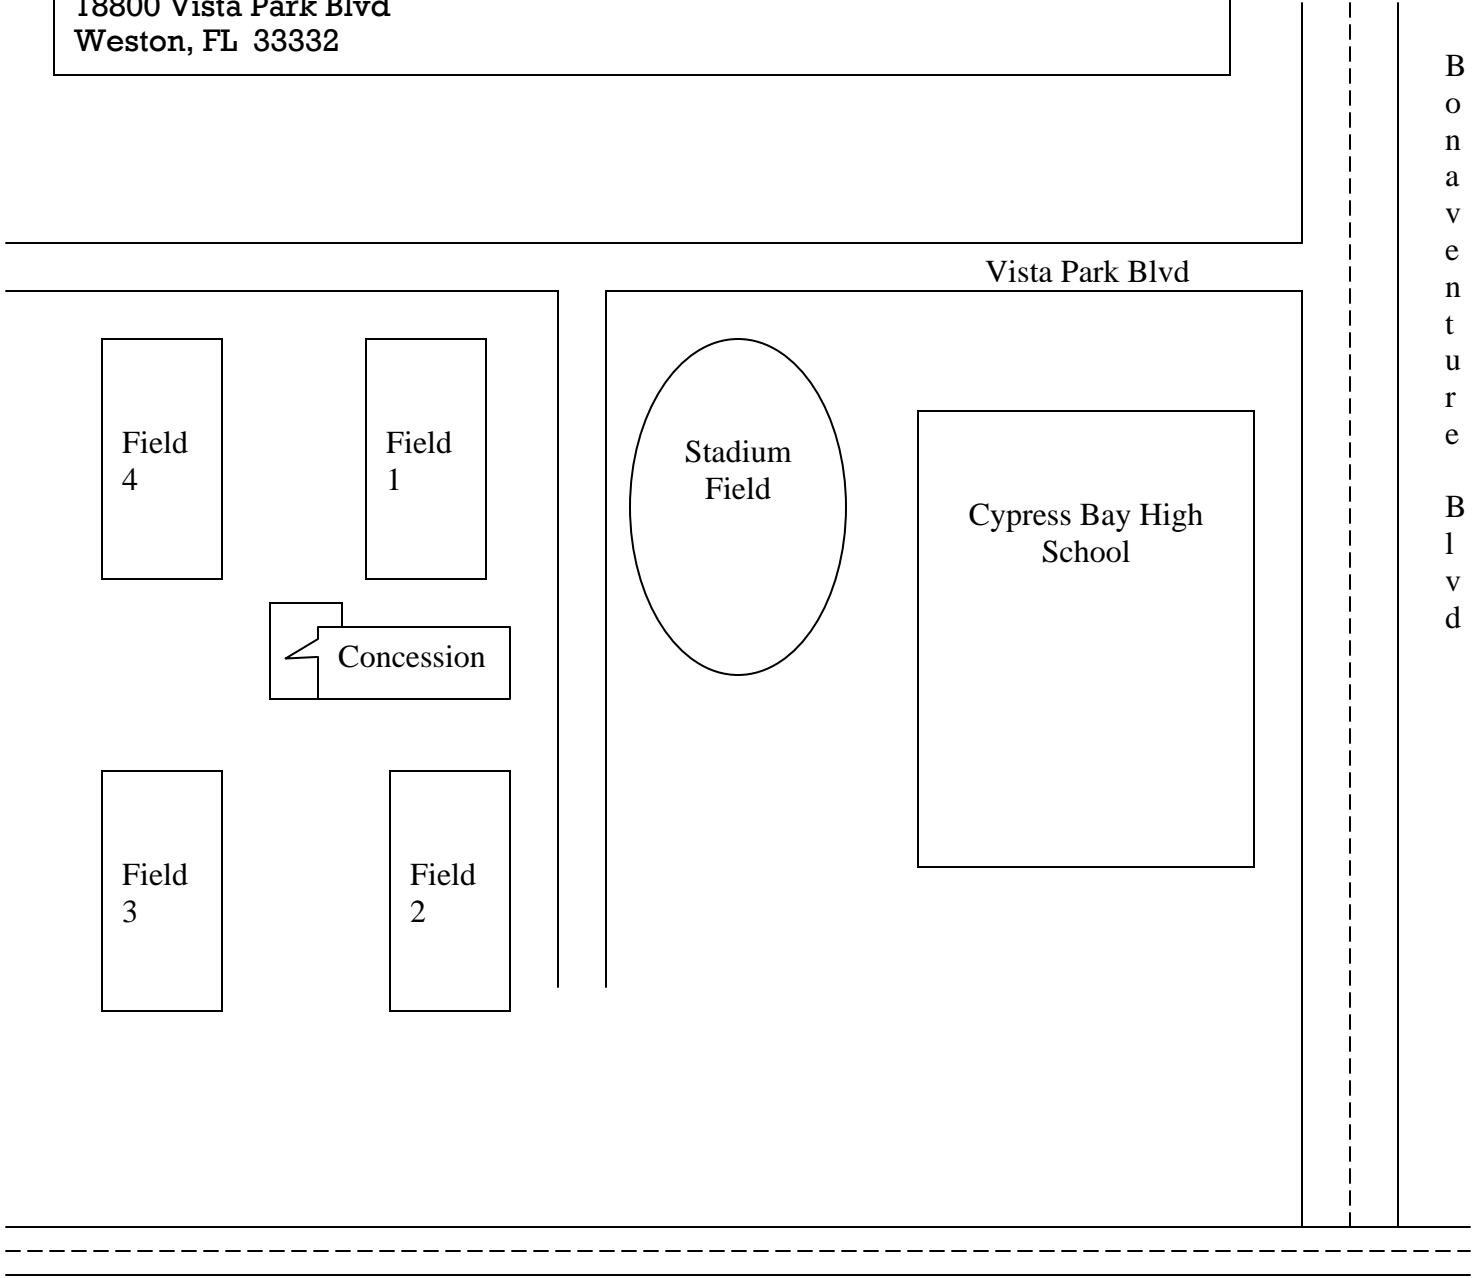

Vista Park – Weston, FL

Directions: From I-75 – take Griffin Rd exit West to Bonaventure Blvd. Turn right (North) on Bonaventure Blvd. to Vista Park Blvd. and turn left (West). The fields will be on the left.

Vista Park
18800 Vista Park Blvd
Weston, FL 33332

Griffin Rd

To I-75 →