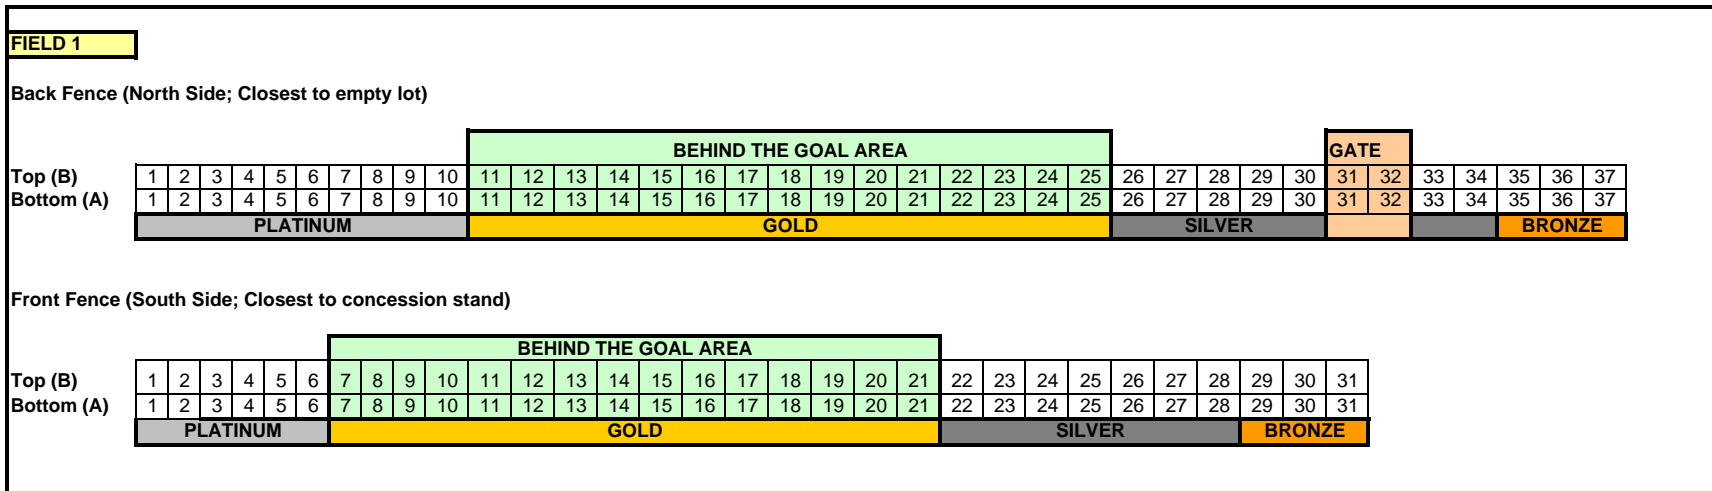

Location	12-mo
PLATINUM	\$800
GOLD	\$600
SILVER	\$400
BRONZE	\$300

Location	12-mo
PLATINUM	\$800
GOLD	\$600
SILVER	\$400
BRONZE	\$300

Front Fence (South Side; Closest to parking lot)

**FIELD 4**

Back Fence (North Side; Closest to empty lot)

Front Fence (South Side; Closest to concession stand)