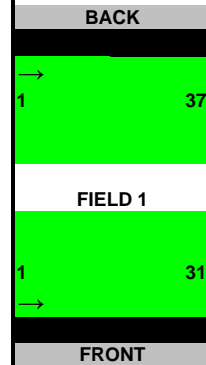

Location	12-mo
PLATINUM	\$800
GOLD	\$600
SILVER	\$400
BRONZE	\$300

Location	12-mo
PLATINUM	\$800
GOLD	\$600
SILVER	\$400
BRONZE	\$300

Front Fence (South Side; Closest to parking lot)

**FIELD 4**

Back Fence (North Side; Closest to empty lot)

Front Fence (South Side; Closest to concession stand)