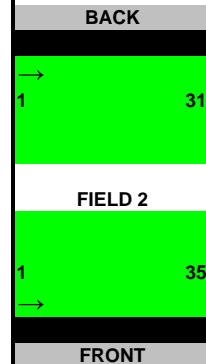

Location	12-mo
PLATINUM	\$800
GOLD	\$600
SILVER	\$400
BRONZE	\$300

Location	12-mo
PLATINUM	\$800
GOLD	\$600
SILVER	\$400
BRONZE	\$300

Front Fence (South Side; Closest to parking lot)

**FIELD 4**

Back Fence (North Side; Closest to empty lot)

Front Fence (South Side; Closest to concession stand)