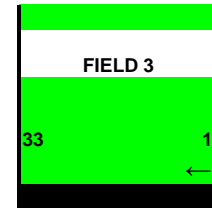

Location	12-mo
PLATINUM	\$800
GOLD	\$600
SILVER	\$400
BRONZE	\$300

Location	12-mo
PLATINUM	\$800
GOLD	\$600
SILVER	\$400
BRONZE	\$300

Front Fence (South Side; Closest to parking lot)

**FIELD 4**

Back Fence (North Side; Closest to empty lot)

Front Fence (South Side; Closest to concession stand)