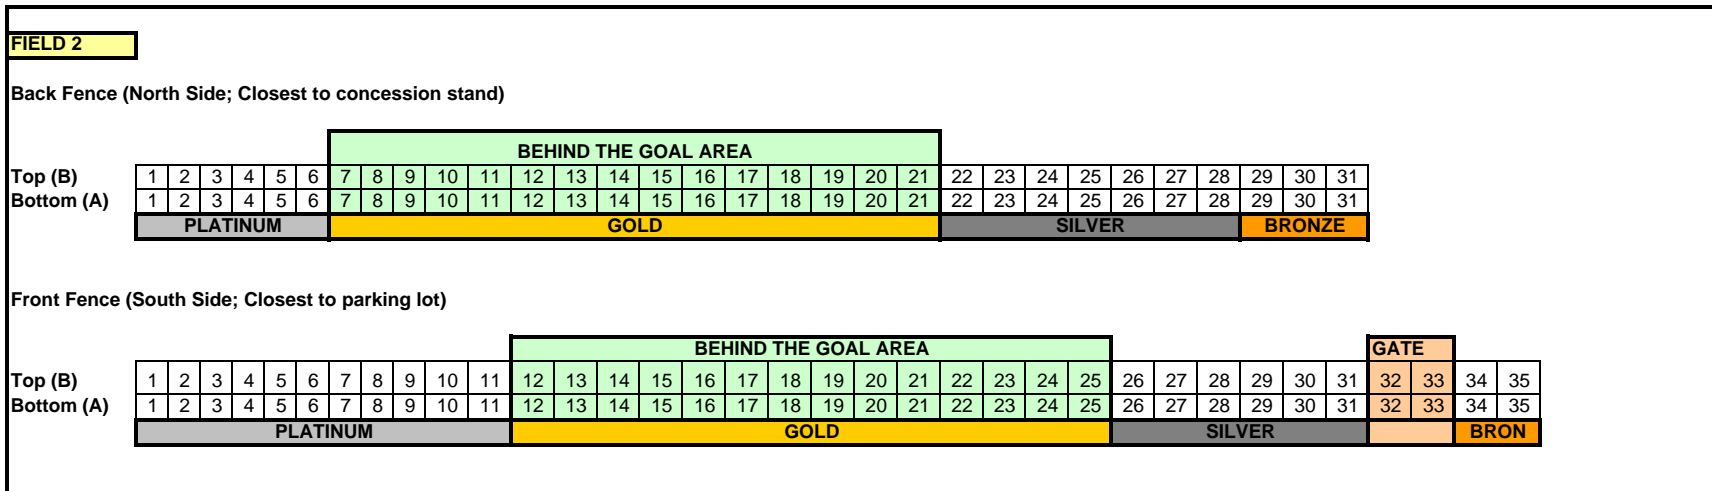

Location	12-mo
PLATINUM	\$800
GOLD	\$600
SILVER	\$400
BRONZE	\$300

Location	12-mo
PLATINUM	\$800
GOLD	\$600
SILVER	\$400
BRONZE	\$300

Front Fence (South Side; Closest to parking lot)

**FIELD 4**

Back Fence (North Side; Closest to empty lot)

Front Fence (South Side; Closest to concession stand)